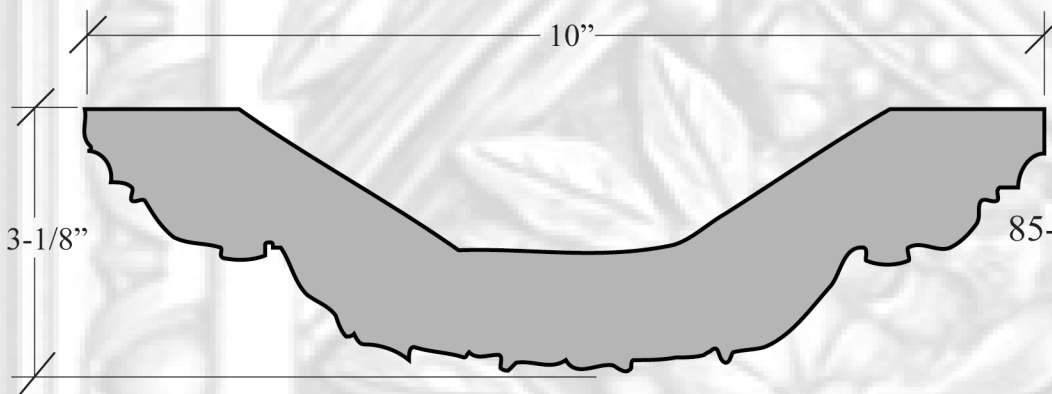

PLAS 856 ~ TITO CEILING BAND

22"

PHOTO SCALE: 1/4" = 1"

PLAS 856

TITO CEILING BAND

10" WIDTH

3-1/8" DEPTH

84-1/2" LENGTH

84-1/2" REPEAT

42 LBS. PER LENGTH

85-1/2" SHIPPING LENGTH

(RMF 2723 B)

BUNDLED RIBBON

ONE REQUIRED PER

LENGTH FOR JOINT

PROFILE SCALE: 1/2" = 1"